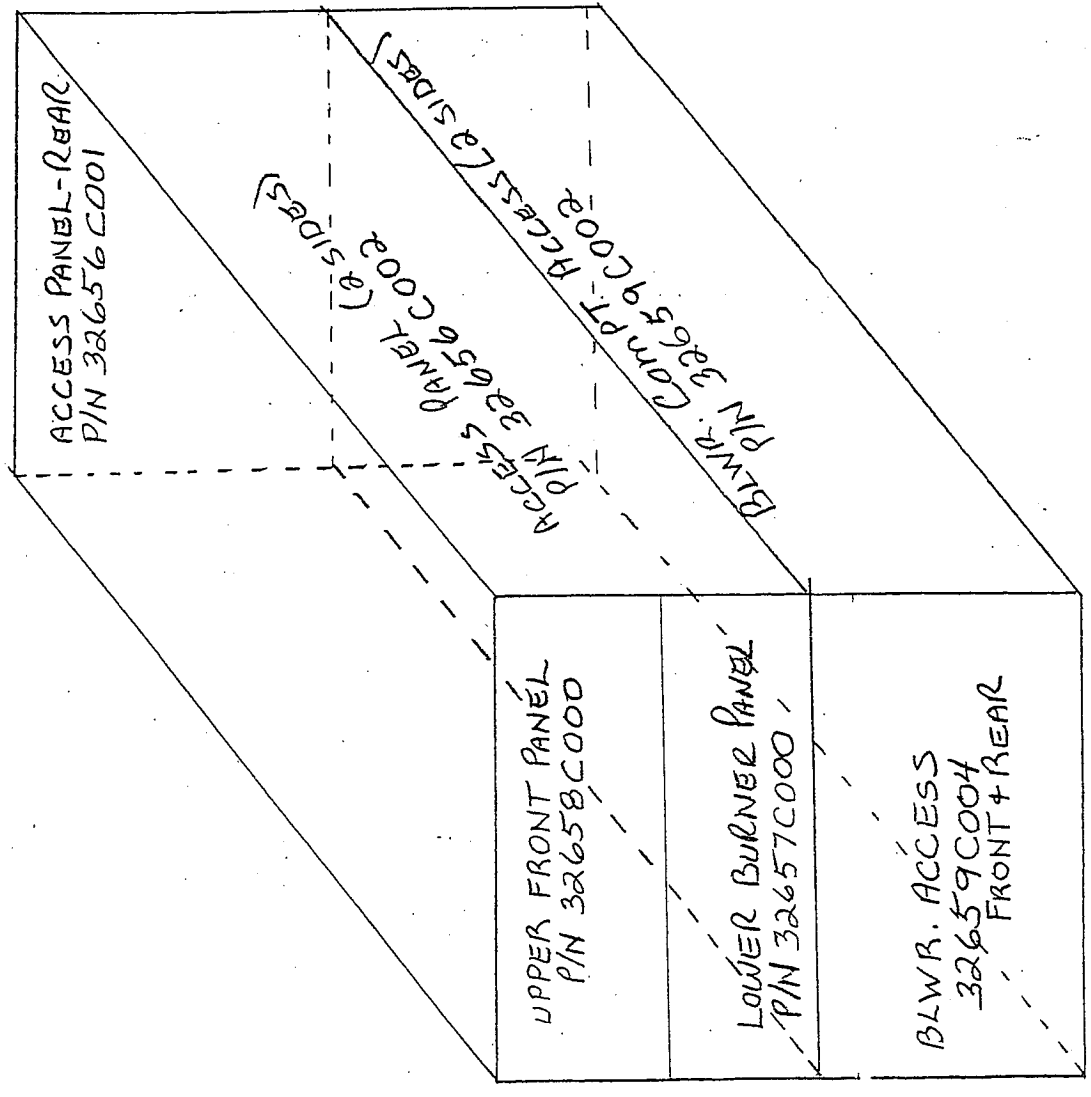

B

LG14-225/215B40