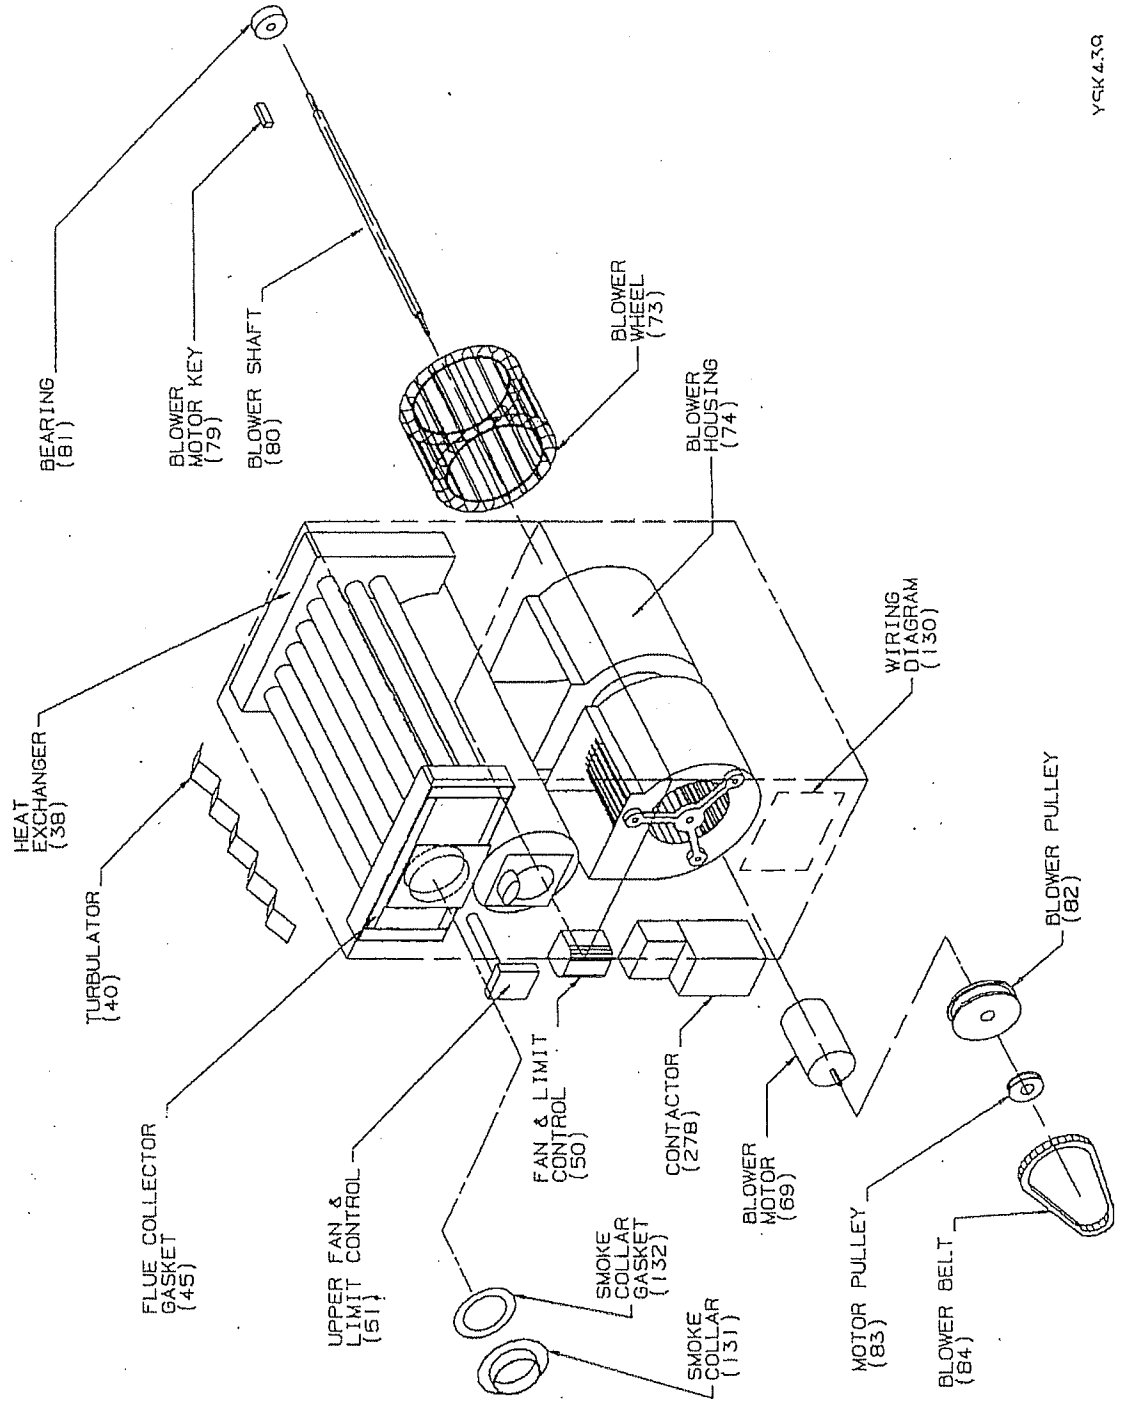

LG14-225/275B40				DASH/Revision # with Qty
Key	Part Name	Part Number	Description	
Category:				
84	BELT-BLOWER	R00107A032	BELT-BLOWER	1
83	PULLEY-ADJUSTABLE	R36695C004	PULLEY-ADJUSTABLE	1
82	PULLEY-MOTOR	R06011B015	PULLEY-MOTOR	1
81	UNIT-BALL BEARING	R04817B001	UNIT-BALL BEARING	1
80	SHAFT-BLOWER	R41111-001	SHAFT-BLOWER	1
79	KEY-BLOWER	R41112-001	KEY-BLOWER	1
74	ASSY-BLOWER HOUSING	R25908C010	ASSY-BLOWER HOUSING	2
73	R01254A004 WHEEL-BLOWER	37H05	R01254A004 WHEEL-BLOWER	2
69	MOTOR 1 1/2 HP - EMERSON	R47553-001	MOTOR 1 1/2 HP - EMERSON	1
50	R02379A006 FAN - LIMIT CONTROL	11M40	R02379A006 FAN - LIMIT CONTROL	2
45	GASKET-2 HOLE STRIP-SHORT	R33416B002	GASKET-2 HOLE STRIP-SHORT	2
45	GASKET-6 HOLE STRIP-LONG	R33416B001	GASKET-6 HOLE STRIP-LONG	2
40	TURBULATOR (13)	R39027B001	TURBULATOR (13)	15
38	SM LG14 SERVICE HX	RS39995B001	HEAT EXCHANGER	1
290,Y	A501-1 OIL BURNER BAROMETRIC KIT	1.841007	A501-1	1
278	CONTACTOR	R07535C003	CONTACTOR	1
132	GASKET-BACKUP PLATE	R33415B002	GASKET-BACKUP PLATE	1
131	ASSY-SMOKE COLLAR	R26663B001	ASSY-SMOKE COLLAR	1
130	LABEL-WIRING DIAGRAM-GAS	R39926D002	LABEL-WIRING DIAGRAM-GAS	1
130	LABEL-WIRING DIAGRAM-OIL	R39928D002	LABEL-WIRING DIAGRAM-OIL	1
	R45616-002 BRACKET	37H21	R45616-002 BRACKET	4

LG(H)14 INDUSTRIAL OIL/GAS

B

LG14-225/215B40

16

13, 14 - 350/450 Panels